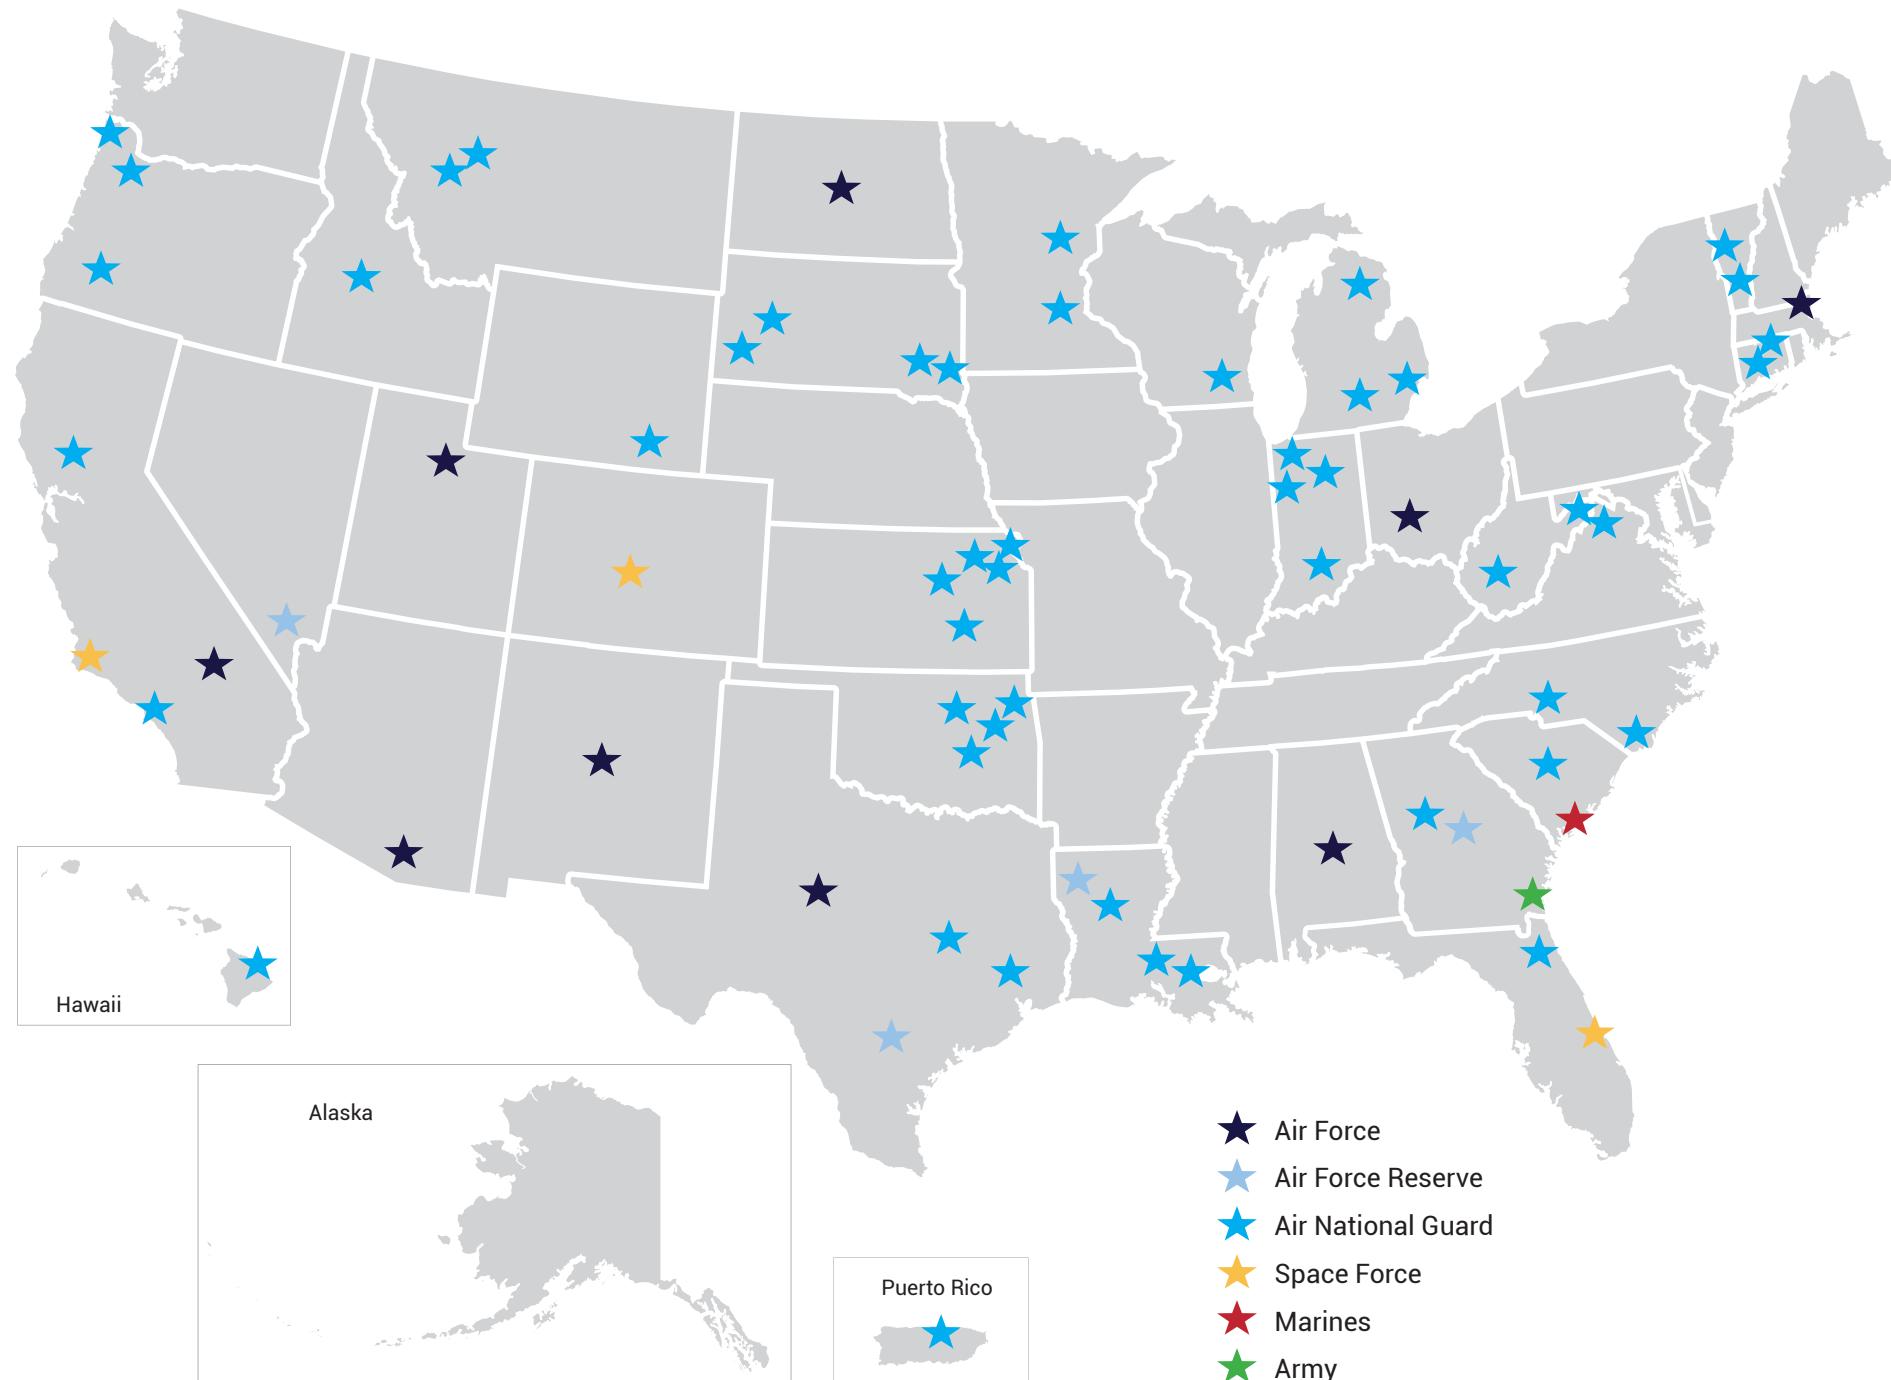

STARBASE Locations

- ★ Air Force
- ★ Air Force Reserve
- ★ Air National Guard
- ★ Space Force
- ★ Marines
- ★ Army

TOTAL LOCATIONS—69

| ST | Service Component Sponsor | Academy | ST | Service Component Sponsor | Academy |
|----|---------------------------|------------------------------------|--------------------|---------------------------|-----------------------------------|
| AL | Air Force | STARBASE Maxwell | MT | Air National Guard | STARBASE Fort Harrison |
| AZ | Air Force | STARBASE Arizona | MT | Air National Guard | STARBASE Great Falls |
| CA | Space Force | STARBASE Vandenberg | NM | Air Force | New Mexico STARBASE La Luz |
| | Air Force | STARBASE Edwards | NC | Air National Guard | STARBASE Charlotte |
| | Air Force | STARBASE Los Alamitos | NC | Air National Guard | STARBASE Ft. Fisher |
| | Air National Guard | STARBASE Sacramento | ND | Air Force | STARBASE North Dakota |
| CO | Space Force | Peterson STARBASE | NV | Air Force Reserve | STARBASE Nellis |
| CT | Air National Guard | STARBASE Connecticut—Windsor Locks | OH | Air Force | STARBASE Wright-Patt |
| | Air National Guard | STARBASE Connecticut Waterbury | OK | Air National Guard | STARBASE Oklahoma—Oklahoma City |
| FL | Space Force | STARBASE Patrick | | Air National Guard | STARBASE Oklahoma—Tulsa |
| | Air National Guard | STARBASE Florida | | Air National Guard | STARBASE—Fort Sill |
| GA | Air National Guard | Peach State STARBASE | Air National Guard | STARBASE—Burns Flat | |
| | Air Force Reserve | STARBASE Robins | OR | Air National Guard | STARBASE Camp Rilea |
| | Army | STARBASE Savannah | Air National Guard | STARBASE Kingsley | |
| HI | Air National Guard | STARBASE—Hawaii, Big Island | Air National Guard | STARBASE Portland | |
| ID | Air National Guard | STARBASE Idaho | PR | Air National Guard | STARBASE Puerto Rico |
| IN | Air National Guard | STARBASE Indiana—Gary | SC | Marine Corps | STARBASE MCAS Beaufort |
| | Air National Guard | STARBASE Indiana—South Bend | | Air National Guard | STARBASE Swamp Fox |
| | Air National Guard | STARBASE Indiana | SD | Air National Guard | STARBASE NOVA Courage |
| | Air National Guard | STARBASE Indianapolis | | Air National Guard | STARBASE NOVA Honor |
| KS | Air National Guard | STARBASE Kansas City | | Air National Guard | STARBASE Rapid City |
| | Air National Guard | STARBASE Manhattan | Air National Guard | STARBASE Sioux Falls | |
| | Air National Guard | STARBASE Salina | TX | Air Force | STARBASE Goodfellow |
| | Air National Guard | STARBASE Topeka | | Air Force Reserve | STARBASE Kelly |
| | Air National Guard | STARBASE Wichita | | Air National Guard | Texas STARBASE Austin |
| LA | Air National Guard | Pelican State STARBASE | Air National Guard | Texas STARBASE Houston | |
| | Air National Guard | STARBASE Bayou State | UT | Air Force | STARBASE Hill Screaming Eagles |
| | Air Force Reserve | STARBASE Louisiana | VT | Air National Guard | STARBASE Vermont—Rutland |
| MA | Air Force | STARBASE Hanscom | | Air National Guard | STARBASE Vermont—South Burlington |
| MI | Air National Guard | STARBASE Alpena | VA | Air National Guard | Winchester STARBASE Academy |
| | Air National Guard | STARBASE Battle Creek | WV | Air National Guard | STARBASE Martinsburg |
| | Air National Guard | STARBASE One | | Air National Guard | West Virginia STARBASE Academy |
| MN | Air National Guard | STARBASE Minnesota | WI | Air National Guard | STARBASE Wisconsin |
| | Air National Guard | STARBASE Minnesota Duluth | WY | Air National Guard | Wyoming STARBASE Academy |